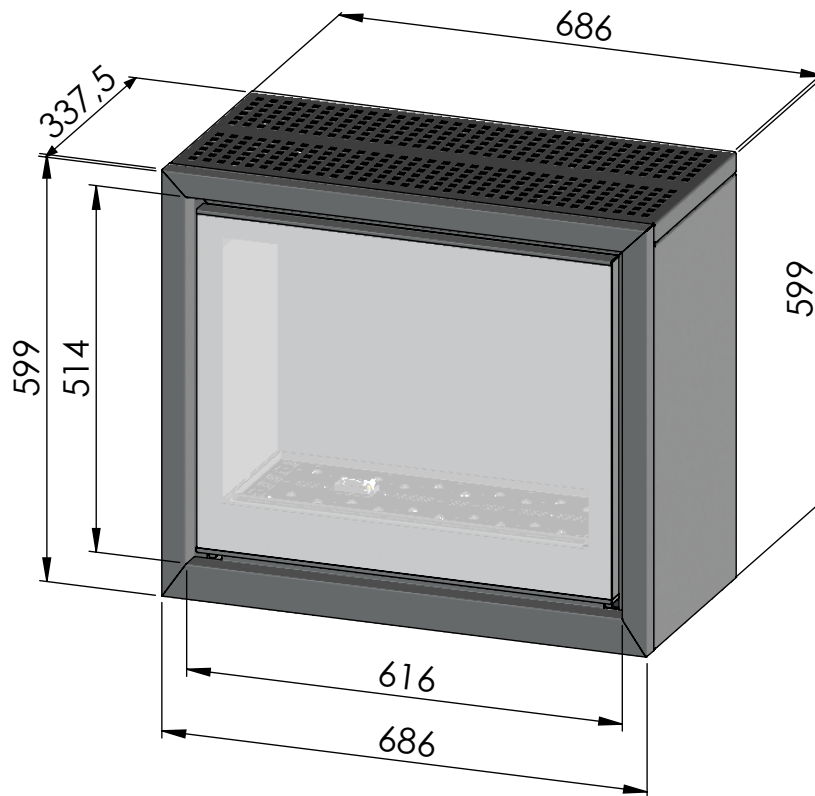

# Afmetingen / Dimensions ADIM 2

Gasaansluiting 3/8"  
Raccordement gaz 3/8"