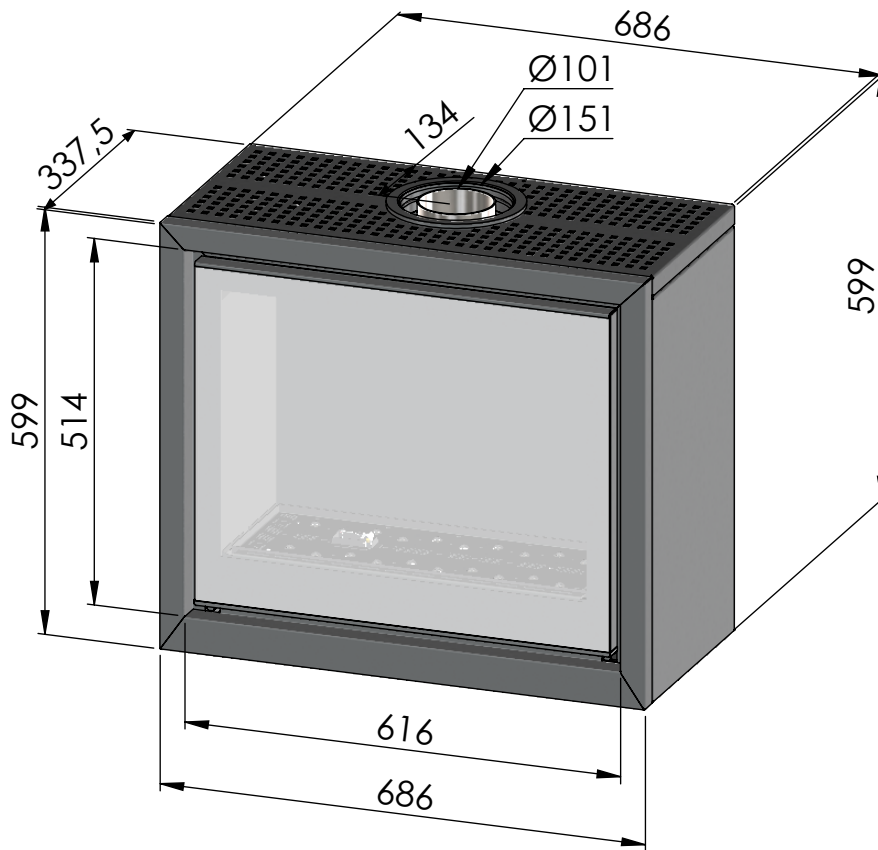

# Afmetingen / Dimensions ADIM 2

Gasaansluiting 3/8"  
Raccordement gaz 3/8"