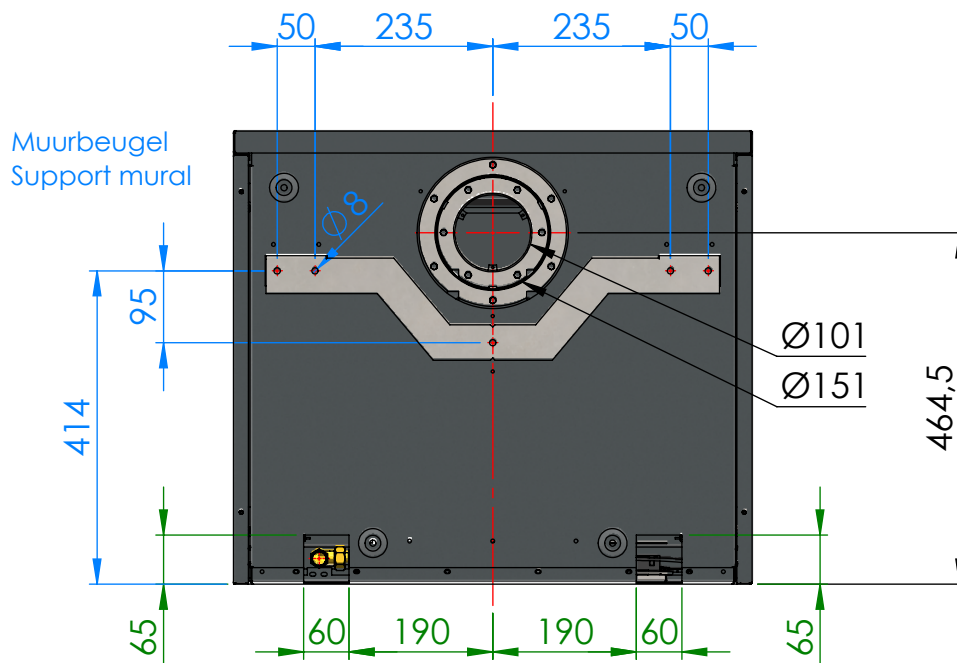

# Afmetingen / Dimensions ADIM 2

Gasaansluiting 3/8"  
Raccordement gaz 3/8"