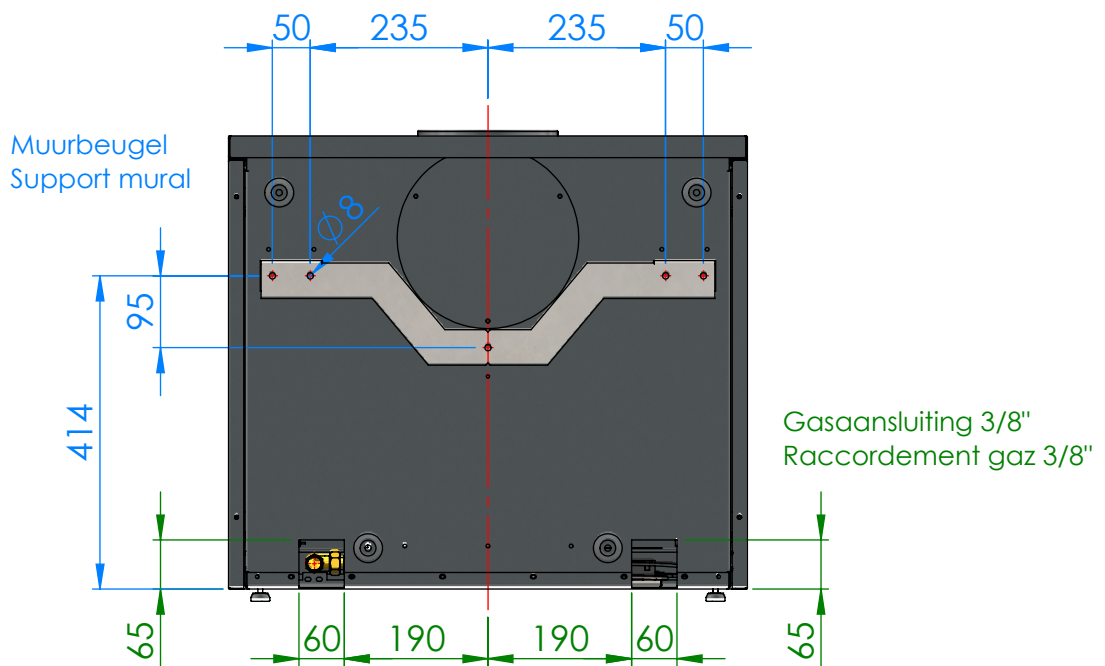

# Afmetingen / Dimensions ADIM 2

Gasaansluiting 3/8"  
Raccordement gaz 3/8"