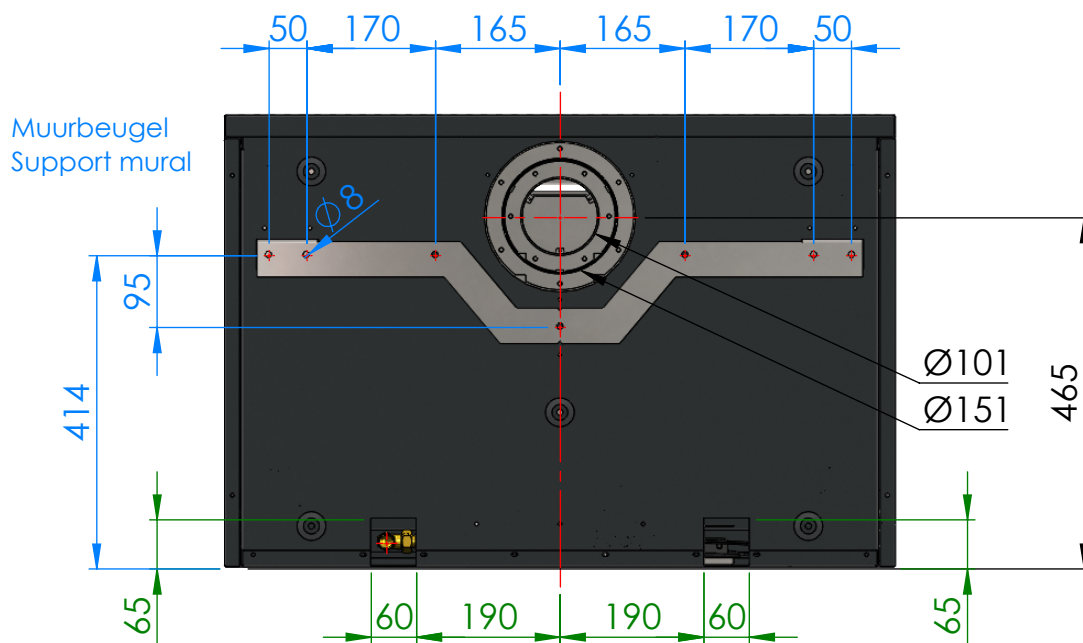

Afmetingen / Dimensions ADIM 3

Muurbeugel
Support mural

Gasaansluiting 3/8"
Raccordement gaz 3/8"

Gasaansluiting 3/8"
Raccordement gaz 3/8"