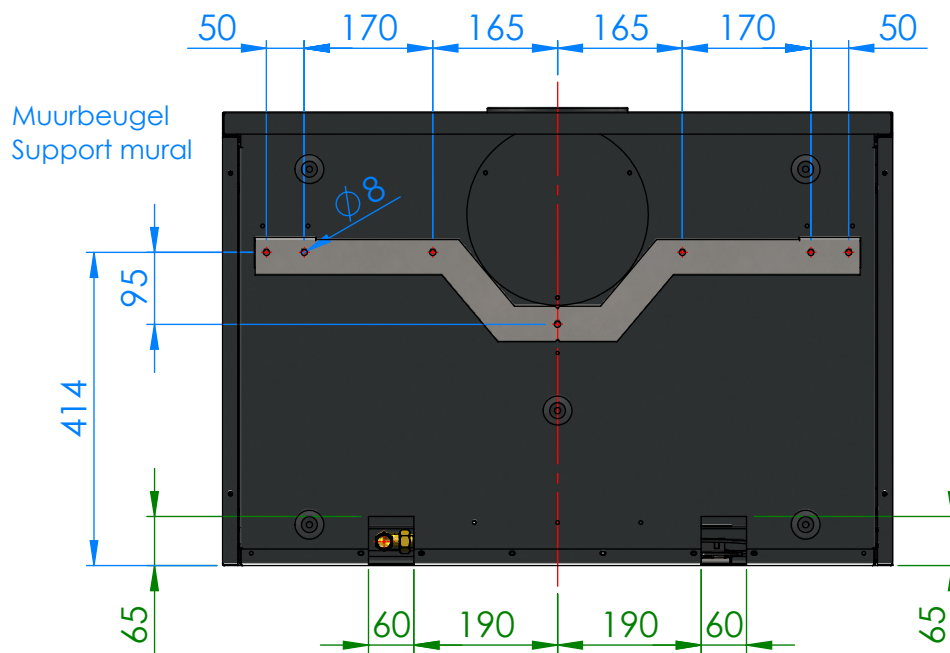

Afmetingen / Dimensions ADIM 3

Muurbeugel
Support mural

Gasaansluiting 3/8"
Raccordement gaz 3/8"

Gasaansluiting 3/8"
Raccordement gaz 3/8"