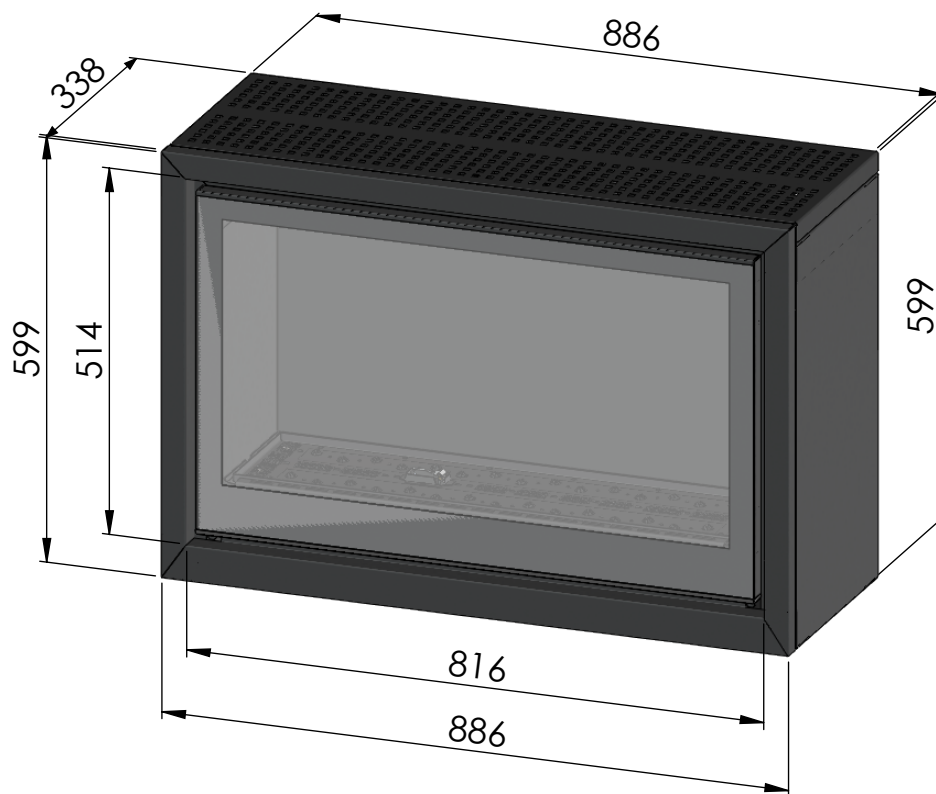

Afmetingen / Dimensions ADIM 3

Muurbeugel
Support mural

Gasaansluiting 3/8"
Raccordement gaz 3/8"

Gasaansluiting 3/8"
Raccordement gaz 3/8"