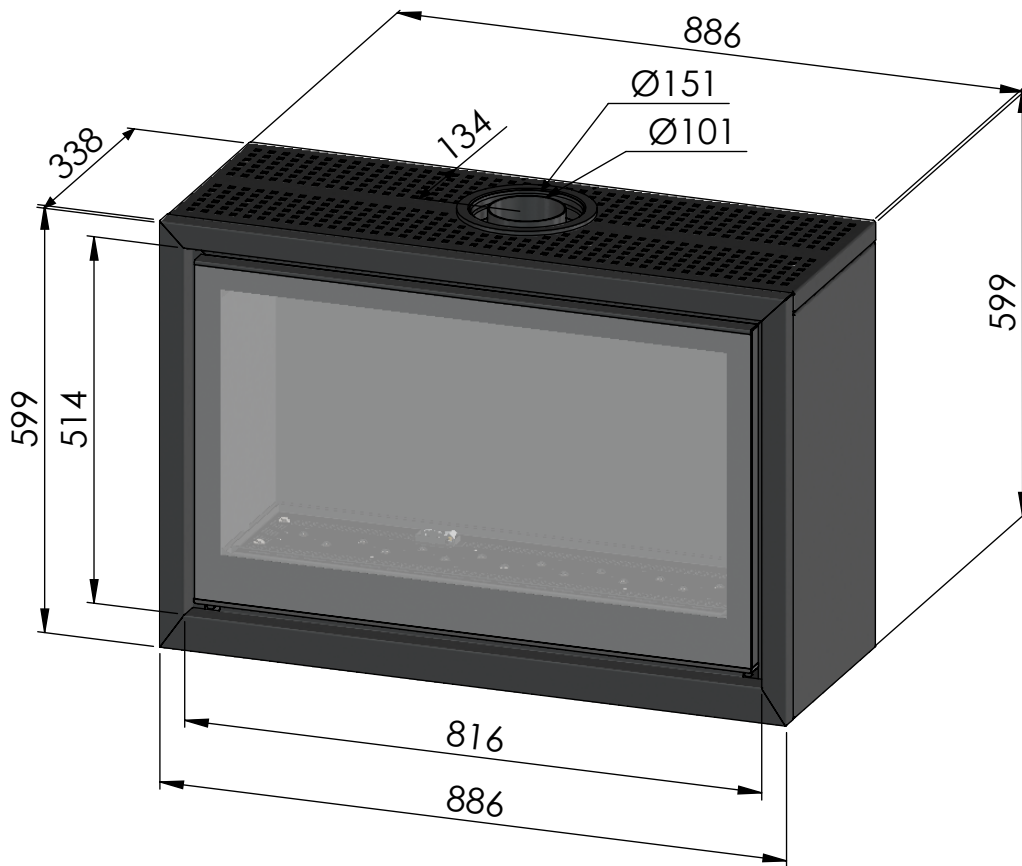

Afmetingen / Dimensions ADIM 3

Muurbeugel
Support mural

Gasaansluiting 3/8"
Raccordement gaz 3/8"

Gasaansluiting 3/8"
Raccordement gaz 3/8"