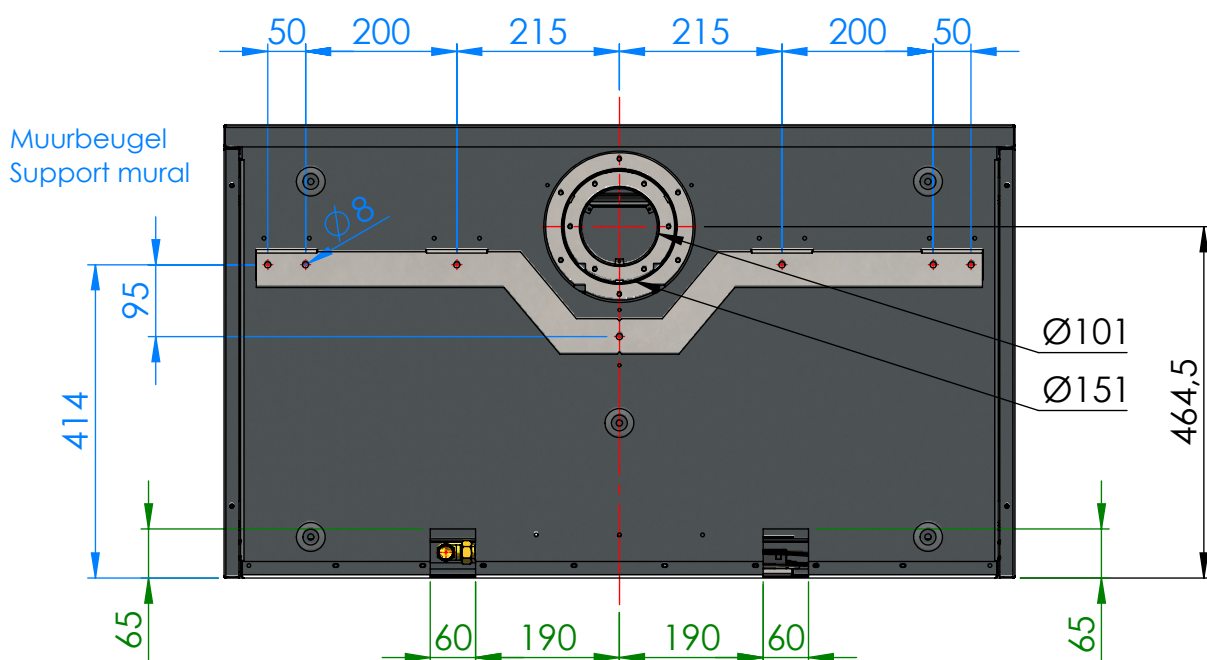

Afmetingen / Dimensions ADIM 4

Gasaansluiting 3/8"
Raccordement gaz 3/8"

Gasaansluiting 3/8"
Raccordement gaz 3/8"