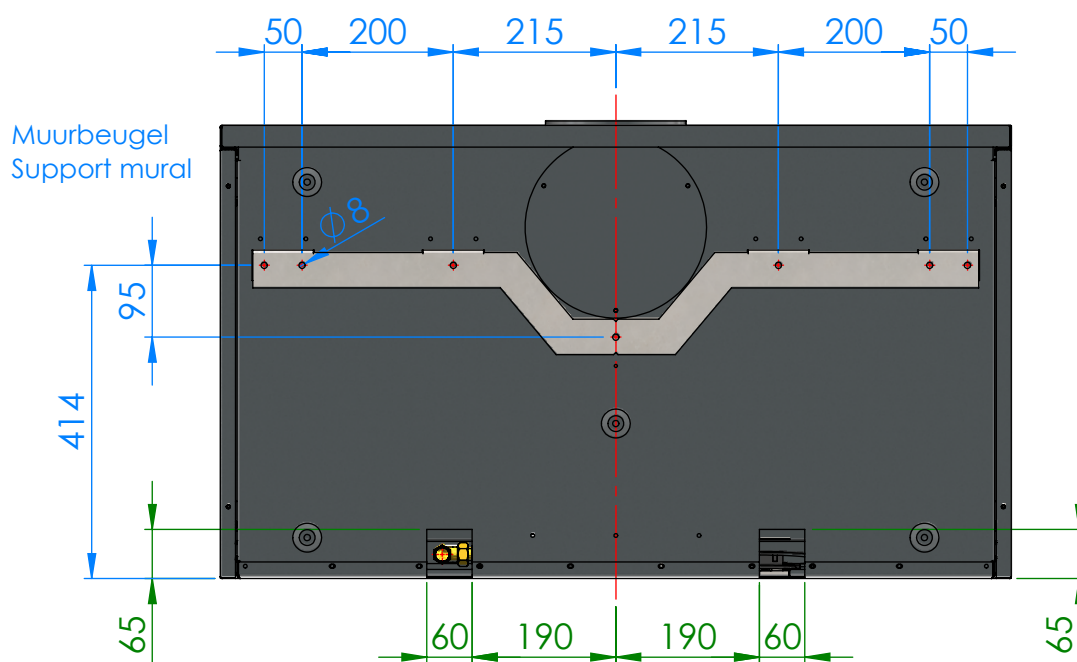

Afmetingen / Dimensions ADIM 4

Gasaansluiting 3/8"
Raccordement gaz 3/8"

Gasaansluiting 3/8"
Raccordement gaz 3/8"