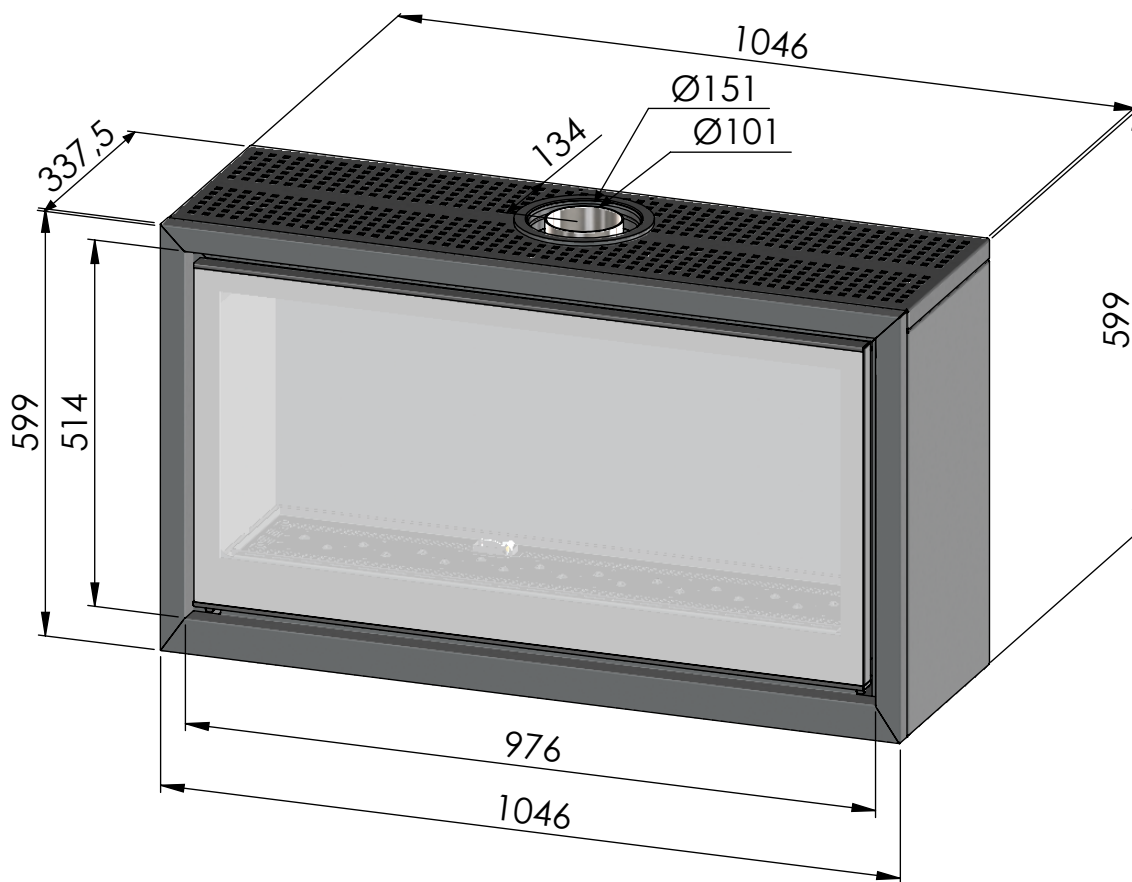

Afmetingen / Dimensions ADIM 4

Gasaansluiting 3/8"
Raccordement gaz 3/8"

Gasaansluiting 3/8"
Raccordement gaz 3/8"