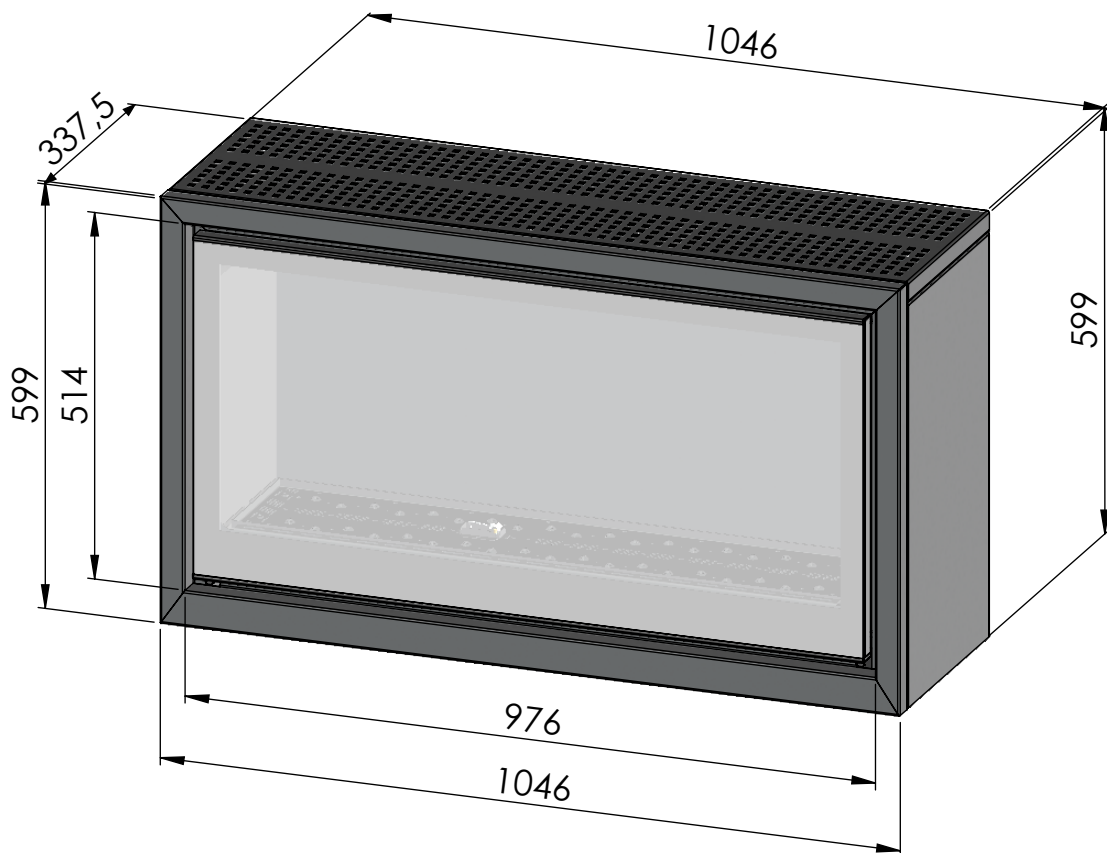

Afmetingen / Dimensions ADIM 4

Gasaansluiting 3/8"
Raccordement gaz 3/8"

Gasaansluiting 3/8"
Raccordement gaz 3/8"