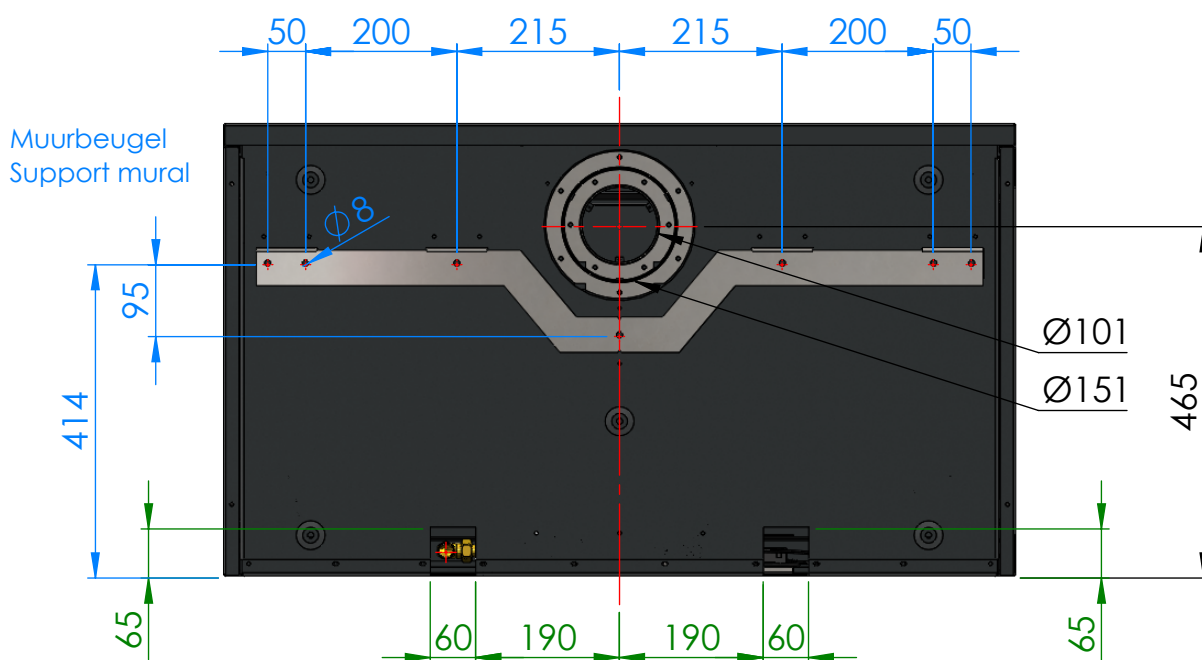

Gasaansluiting 3/8"
Raccordement gaz 3/8"

Gasaansluiting 3/8"
Raccordement gaz 3/8"